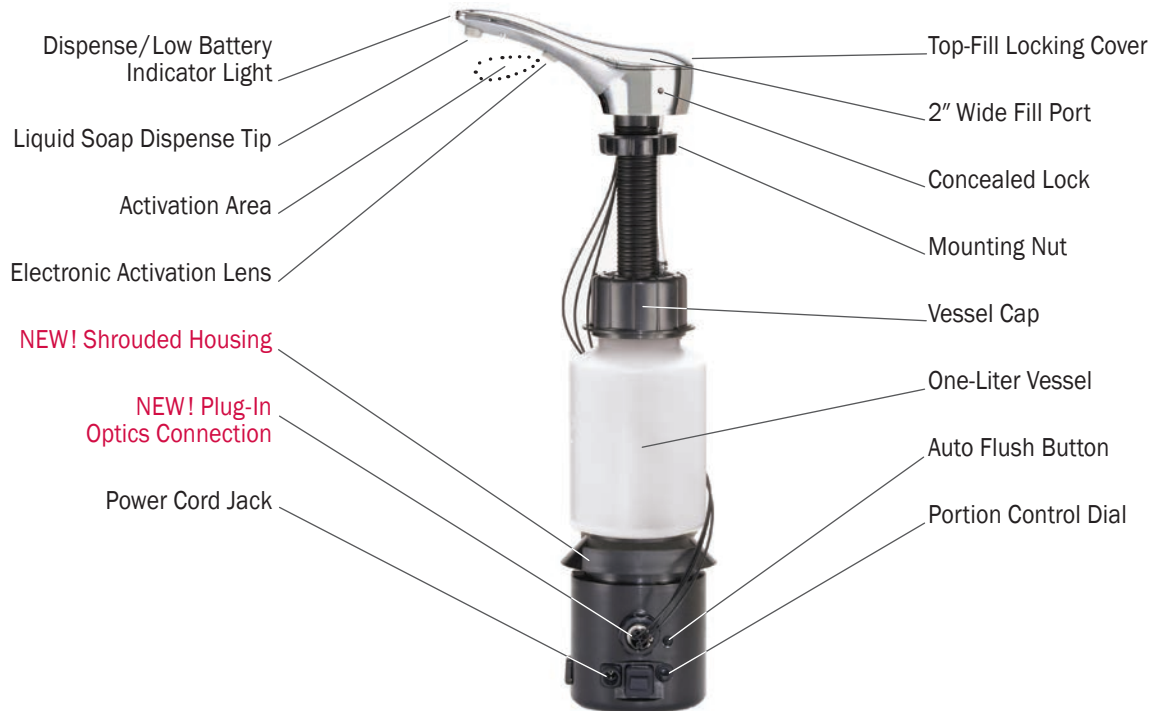

B-824 Automatic, Top-Fill
Bulk Liquid Soap Dispenser

DESIGN

SUREFLO OFFERS THE ULTIMATE IN RESTROOM DESIGN INTEGRATION.

SureFlo is appropriate for renovation and new construction because its polished chrome finish reflects design continuity with other restroom accessories and plumbing fixtures. Compare this to the visual hodge-podge of retrofit plastic aftermarket dispensers and accessories, compromising the specifier's original design aesthetic.

HYGIENIC

AUTOMATIC FOR THE ULTIMATE IN HYGIENE, REDUCING CROSS-CONTAMINATION.

Electronic Activation System eliminates hand waving and false dispensing. There is no direct contact between the patron and the dispenser, preventing cross-contamination. With the unique portion control feature, .4 ml to 3 ml can be dispensed optimizing patron satisfaction and operating budget objectives.

FREEDOM

THE ULTIMATE DISPENSER SETS MANAGEMENT FREE.

Freedom from a plastic hodge-podge in the restroom. Freedom from costly under-counter, labor-intensive servicing. Freedom from proprietary, closed-system dispensers. Freedom from soap cartridges only available from dispenser manufacturers at locked-in prices. Freedom from 57% post-consumer waste.

FOAM MODEL B-828

Enhanced Design

LIQUID MODEL B-824

Four D-cell batteries last for one year and serve 200,000 handwashes.

Optional AC Adapter is kind to the environment and eliminates battery disposal.

BUILDING VALUE SINCE 1906
BOBRICK.COM